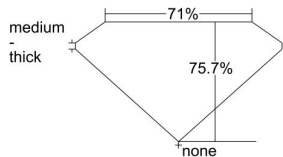

GIA®

FACSIMILE

GIA REPORT 2347059761

Verify this report at GIA.edu

GIA NATURAL DIAMOND DOSSIER®

October 28, 2019
GIA Report Number 2347059761
Shape and Cutting Style ..... Square Modified Brilliant
Measurements ..... 3.69 x 3.55 x 2.68 mm

GRADING RESULTS

Carat Weight ..... 0.30 carat
Color Grade ..... E
Clarity Grade VS1

ADDITIONAL GRADING INFORMATION

Polish ..... Very Good
Symmetry ..... Good
Fluorescence ..... None
Clarity Characteristics ..... Cloud, Needle, Pinpoint
Inscription(s): GIA 2347059761

PROPORTIONS

Profile not to actual proportions

GRADING SCALES

GIA COLOR SCALE		GIA CLARITY SCALE			
COLORLESS	D	VERY VERY SLIGHTLY INCLUDED	FLAWLESS		
	E		INTERNALLY FLAWLESS		
	F	VERY SLIGHTLY INCLUDED	VVS₁		
	G		VVS₂		
	H		VS₁		
	NEAR COLORLESS	I	SLIGHTLY INCLUDED	VS₂	
		J		SI₁	
		FAINT	K	INCLUDED	SI₂
			L		I₁
			M		I₂
VERY LIGHT	N	INCLUDED	I₃		
	O				
	P				
	Q				
	R				
LIGHT	S				
	T				
	U				
	V				
	W				
	X				
	Y				
	Z