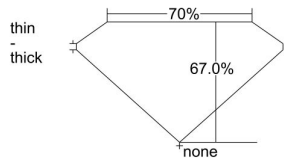

GIA®

FACSIMILE

GIA REPORT

2347975076

Verify this report at GIA.edu

GIA NATURAL DIAMOND DOSSIER®

May 07, 2020
GIA Report Number **2347975076**
Shape and Cutting Style ..... **Square Modified Brilliant**
Measurements ..... **3.94 x 3.77 x 2.53 mm**

GRADING RESULTS

Carat Weight ..... **0.31 carat**
Color Grade ..... **D**
Clarity Grade **S12**

ADDITIONAL GRADING INFORMATION

Polish ..... **Excellent**
Symmetry ..... **Very Good**
Fluorescence ..... **None**
Clarity Characteristics ..... **Crystal**
Inscription(s): GIA 2347975076

PROPORTIONS

Profile not to actual proportions

GRADING SCALES

GIA COLOR SCALE		GIA CLARITY SCALE			
COLORLESS	D	NEAR COLORLESS	FLAWLESS		
	E		INTERNALLY FLAWLESS		
	F		VERY VERY SLIGHTLY INCLUDED	VVS₁	
	G			VVS₂	
	H			VERY SLIGHTLY INCLUDED	VS₁
	I		VS₂		
	J		SLIGHTLY INCLUDED		S1₁
	K			S1₂	
	L			INCLUDED	I₁
	M		I₂		
N	I₃				
FAINT	O	VERT LIGHT			
	P				
	Q				
	R				
	S				
	T				
	U				
	V				
LIGHT	W				
	X				
	Y				
	Z