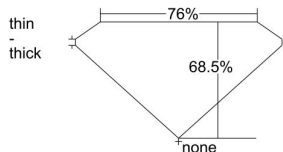

GIA®

FACSIMILE

GIA REPORT 2356439395

Verify this report at GIA.edu

GIA NATURAL DIAMOND DOSSIER®

June 22, 2020
GIA Report Number 2356439395
Shape and Cutting Style ..... Square Modified Brilliant
Measurements ..... 3.54 x 3.37 x 2.31 mm

GRADING RESULTS

Carat Weight ..... 0.23 carat
Color Grade ..... G
Clarity Grade VS1

ADDITIONAL GRADING INFORMATION

Polish ..... Excellent
Symmetry ..... Good
Fluorescence ..... None
Clarity Characteristics ..... Cloud, Crystal, Pinpoint
Inscription(s): GIA 2356439395

PROPORTIONS

Profile not to actual proportions