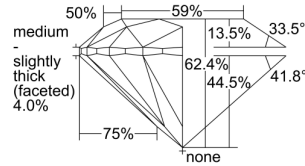

GIA®

FACSIMILE

GIA REPORT 2356443094

Verify this report at GIA.edu

GIA NATURAL DIAMOND DOSSIER®

July 15, 2020
GIA Report Number 2356443094
Shape and Cutting Style ..... Round Brilliant
Measurements ..... 6.14 - 6.19 x 3.85 mm

GRADING RESULTS

Carat Weight ..... 0.90 carat
Color Grade ..... H
Clarity Grade VS1
Cut Grade ..... Excellent

ADDITIONAL GRADING INFORMATION

Polish ..... Excellent
Symmetry ..... Excellent
Fluorescence ..... None
Clarity Characteristics ..... Indented Natural, Cloud
Inscription(s): GIA 2356443094

PROPORTIONS

Profile to actual proportions

GRADING SCALES

GIA COLOR SCALE	GIA CLARITY SCALE	GIA CUT SCALE	
D	FLAWLESS	EXCELLENT	
E	INTERNALLY FLAWLESS		
F		VVS₁	VERY GOOD
G	VVS₂		
H	VS₁	GOOD	
I	VS₂		
J	SI₁	FAIR	
K	SI₂		
L	I₁	POOR	
M	I₂		
N	I₃		
O			
P			
Q			
R			
S			
T			
U			
V			
W			
X			
Y			
Z