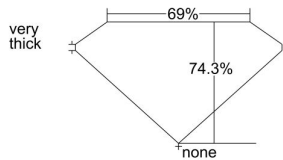

GIA®

FACSIMILE

GIA REPORT 2356994836

Verify this report at GIA.edu

GIA NATURAL DIAMOND DOSSIER®

September 30, 2020
GIA Report Number 2356994836
Shape and Cutting Style ..... Square Modified Brilliant
Measurements ..... 3.38 x 3.25 x 2.41 mm

GRADING RESULTS

Carat Weight ..... 0.23 carat
Color Grade I
Clarity Grade SI1

ADDITIONAL GRADING INFORMATION

Polish ..... Very Good
Symmetry ..... Good
Fluorescence ..... Strong Blue
Clarity Characteristics ..... Crystal
Inscription(s): GIA 2356994836

PROPORTIONS

Profile not to actual proportions

GRADING SCALES

GIA COLOR SCALE		GIA CLARITY SCALE			
COLORLESS	D	VERY VERY SLIGHTLY INCLUDED	FLAWLESS		
	E		INTERNALLY FLAWLESS		
	F	VERY SLIGHTLY INCLUDED	VVS₁		
	G		VVS₂		
	H		VS₁		
	NEAR COLORLESS	I	SLIGHTLY INCLUDED	VS₂	
		J		SI₁	
		FAINT	K	INCLUDED	SI₂
			L		I₁
			M		I₂
VERT LIGHT	N	LIGHT	I₃		
	O				
	P				
	Q				
	R