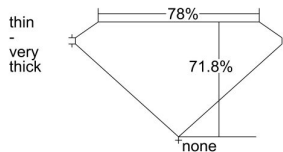

GIA®

FACSIMILE

GIA REPORT 2357411891

Verify this report at GIA.edu

GIA NATURAL DIAMOND DOSSIER®

June 17, 2020
GIA Report Number 2357411891
Shape and Cutting Style ..... Square Modified Brilliant
Measurements ..... 4.53 x 4.33 x 3.10 mm

GRADING RESULTS

Carat Weight ..... 0.50 carat
Color Grade I
Clarity Grade SI1

ADDITIONAL GRADING INFORMATION

Polish ..... Very Good
Symmetry ..... Good
Fluorescence ..... None
Clarity Characteristics ..... Crystal, Cloud, Feather
Inscription(s): GIA 2357411891

PROPORTIONS

Profile not to actual proportions

GRADING SCALES

GIA COLOR SCALE		GIA CLARITY SCALE			
COLORLESS	D	VERY VERY SLIGHTLY INCLUDED	FLAWLESS		
	E		INTERNALLY FLAWLESS		
	F	VERY SLIGHTLY INCLUDED	VVS₁		
	G		VVS₂		
	H		VS₁		
	NEAR COLORLESS	I	VERY SLIGHTLY INCLUDED	VS₂	
		J		SI₁	
		FAINT	K	SLIGHTLY INCLUDED	SI₂
			L		I₁
			M		I₂
VERT LIGHT	N	INCLUDED	I₃		
	O				
	P				
	Q				
	R				
	S				
	T				
LIGHT	U				
	V				
	W				
	X				
Y					
Z