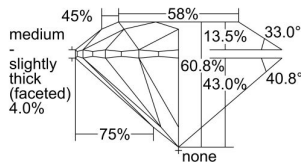

GIA®

FACSIMILE

GIA REPORT 2357878631

Verify this report at GIA.edu

GIA NATURAL DIAMOND DOSSIER®

September 04, 2020
GIA Report Number **2357878631**
Shape and Cutting Style ..... **Round Brilliant**
Measurements ..... **4.31 - 4.34 x 2.63 mm**

GRADING RESULTS

Carat Weight ..... **0.30 carat**
Color Grade ..... **E**
Clarity Grade **VVS2**
Cut Grade ..... **Excellent**

ADDITIONAL GRADING INFORMATION

Polish ..... **Excellent**
Symmetry ..... **Excellent**
Fluorescence ..... **Faint**
Clarity Characteristics ..... **Feather**
Inscription(s): **GIA 2357878631**

PROPORTIONS

Profile to actual proportions

GRADING SCALES

GIA COLOR SCALE	GIA CLARITY SCALE	GIA CUT SCALE
D	FLAWLESS	EXCELLENT
E	FLAWLESS	
F	INTERNALLY FLAWLESS	VERY GOOD
G	VVS₁	
H	VVS₂	GOOD
I	VS₁	
J	VS₂	FAIR
K	SI₁	
L	SI₂	POOR
M	I₁	
N	I₂	
O	I₃	
P		
Q		
R		
S		
T		
U		
V		
W		
X		
Y		
Z