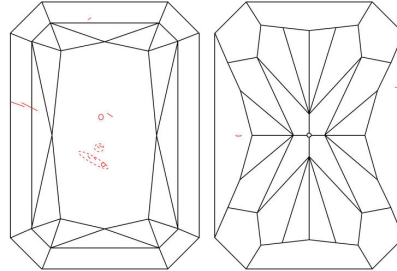

CLARITY CHARACTERISTICS

KEY TO SYMBOLS*

- Feather
- Crystal
- Cloud
- Needle

* Red symbols denote internal characteristics (inclusions). Green or black symbols denote external characteristics (blemishes). Diagram is an approximate representation of the diamond, and symbols shown indicate type, position, and approximate size of clarity characteristics. All clarity characteristics may not be shown. Details of finish are not shown.

GRADING SCALES

GIA
COLOR
SCALE

COLORLESS	D
	E
	F
NEAR COLORLESS	G
	H
	I
FANT	J
	K
	L
VERY LIGHT	M
	N
	O
LIGHT	P
	Q
	R
	S
	T
	U
	V
W	
X	
Y	
Z	

GIA
CLARITY
SCALE

reportcheck.gia.edu

The results documented in this report refer only to the diamond described, and were obtained using the techniques and equipment available to GIA at the time of examination. This report is not a guarantee or valuation. For additional information and important limitations and disclaimers, please see GIA.edu/terms or call +1 800 421 7250 or +1 760 603 4500. ©2017 Gemological Institute of America, Inc.

THE SECURITY FEATURES IN THIS DOCUMENT, INCLUDING THE HOLOGRAM, SECURITY SCREEN AND MICROPRINT LINES, IN ADDITION TO THOSE NOT LISTED, EXCEED DOCUMENT SECURITY INDUSTRY GUIDELINES.