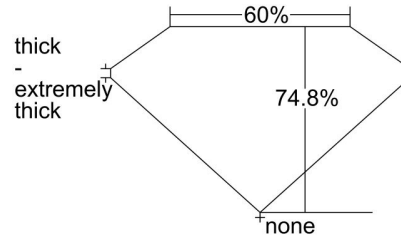

GIA NATURAL DIAMOND GRADING REPORT

September 09, 2020

GIA Report Number 2357924551

Shape and Cutting Style ..... Cut-Cornered Rectangular
Modified Brilliant

Measurements ..... 6.89 x 4.56 x 3.41 mm

GRADING RESULTS

Carat Weight ..... 1.01 carat

Color Grade ..... D

Clarity Grade SI1

ADDITIONAL GRADING INFORMATION

Polish ..... Very Good

Symmetry ..... Very Good

Fluorescence ..... Very Strong Blue

Inscription(s): GIA 2357924551

Comments: Additional clouds, pinpoints and surface graining are not shown.

PROPORTIONS

Profile not to actual proportions