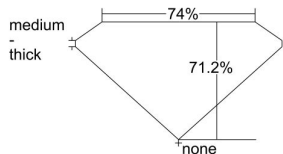

GIA®

FACSIMILE

GIA REPORT 2364495294

Verify this report at GIA.edu

GIA NATURAL DIAMOND DOSSIER®

November 02, 2020
GIA Report Number 2364495294
Shape and Cutting Style ..... Square Modified Brilliant
Measurements ..... 3.87 x 3.80 x 2.71 mm

GRADING RESULTS

Carat Weight ..... 0.31 carat
Color Grade ..... K
Clarity Grade VS1

ADDITIONAL GRADING INFORMATION

Polish ..... Very Good
Symmetry ..... Very Good
Fluorescence ..... None
Clarity Characteristics ..... Feather, Pinpoint
Inscription(s): GIA 2364495294

PROPORTIONS

Profile not to actual proportions

GRADING SCALES

GIA COLOR SCALE		GIA CLARITY SCALE			
COLORLESS	D	VERY VERY SLIGHTLY INCLUDED	FLAWLESS		
	E		INTERNALLY FLAWLESS		
	F		VVS₁		
	NEAR COLORLESS	G	VERY SLIGHTLY INCLUDED	VVS₂	
		H		VS₁	
		FAINT	I	SLIGHTLY INCLUDED	VS₂
			J		SI₁
			K	SI₂	
	LIGHT	L	INCLUDED	I₁	
		M		I₂	
N		I₃			
O					
P					
Q					
R