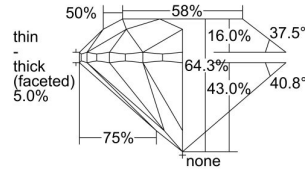

GIA®

FACSIMILE

GIA REPORT 2366381863

Verify this report at GIA.edu

GIA NATURAL DIAMOND DOSSIER®

October 23, 2020
GIA Report Number 2366381863
Shape and Cutting Style ..... Round Brilliant
Measurements ..... 5.26 - 5.29 x 3.39 mm

GRADING RESULTS

Carat Weight ..... 0.60 carat
Color Grade ..... K
Clarity Grade VS1
Cut Grade ..... Very Good

ADDITIONAL GRADING INFORMATION

Polish ..... Excellent
Symmetry ..... Excellent
Fluorescence ..... Faint
Clarity Characteristics..... Crystal, Needle, Cloud, Pinpoint
Inscription(s): GIA 2366381863

PROPORTIONS

Profile to actual proportions

GRADING SCALES

GIA COLOR SCALE	GIA CLARITY SCALE	GIA CUT SCALE	
D	FLAWLESS	EXCELLENT	
E	INTERNALLY FLAWLESS		
F		VVS₁	VERY GOOD
G	VVS₂		
H	VS₁	GOOD	
I	VS₂		
J	SI₁	FAIR	
K	SI₂		
L	I₁	POOR	
M	I₂		
N	I₃		
O			
P			
Q			
R			
S			
T			
U			
V			
W			
X			
Y			
Z