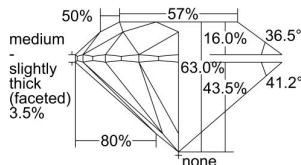

GIA®

FACSIMILE

GIA REPORT 2366606340

Verify this report at GIA.edu

GIA NATURAL DIAMOND DOSSIER®

November 09, 2020
GIA Report Number 2366606340
Shape and Cutting Style ..... Round Brilliant
Measurements ..... 4.71 - 4.73 x 2.97 mm

GRADING RESULTS

Carat Weight ..... 0.41 carat
Color Grade ..... D
Clarity Grade VVS2
Cut Grade ..... Excellent

ADDITIONAL GRADING INFORMATION

Polish ..... Excellent
Symmetry ..... Excellent
Fluorescence ..... Medium Blue
Clarity Characteristics ..... Pinpoint
Inscription(s): GIA 2366606340

PROPORTIONS

Profile to actual proportions

GRADING SCALES

GIA COLOR SCALE	GIA CLARITY SCALE	GIA CUT SCALE
COLOURLESS	FLAWLESS	EXCELLENT
D	INTERNALLY FLAWLESS	
E	VVS₁	VERY GOOD
F		
G	VVS₂	
H	VS₁	GOOD
I		
J	VS₂	
K	SI₁	FAIR
L		
M	SI₂	
N	I₁	POOR
O		
P	I₂	
Q	I₃	
R		
S		
T		
U		
V		
W		
X		
Y		
Z