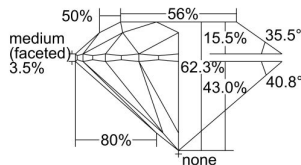

GIA®

FACSIMILE

GIA REPORT 2367329491

Verify this report at GIA.edu

GIA NATURAL DIAMOND DOSSIER®

October 20, 2020
GIA Report Number 2367329491
Shape and Cutting Style ..... Round Brilliant
Measurements ..... 4.62 - 4.64 x 2.89 mm

GRADING RESULTS

Carat Weight ..... 0.38 carat
Color Grade I
Clarity Grade ..... Internally Flawless
Cut Grade ..... Excellent

ADDITIONAL GRADING INFORMATION

Polish ..... Excellent
Symmetry ..... Excellent
Fluorescence ..... None
Clarity Characteristics ..... Minor Details of Polish
Inscription(s): GIA 2367329491

PROPORTIONS

Profile to actual proportions

GRADING SCALES

GIA COLOR SCALE	GIA CLARITY SCALE	GIA CUT SCALE	
D	FLAWLESS	EXCELLENT	
E	INTERNALLY FLAWLESS		
F		VVS₁	VERY GOOD
G	VVS₂		
H	VS₁	GOOD	
I	VS₂		
J	SI₁	FAIR	
K	SI₂		
L	I₁	POOR	
M	I₂		
N	I₃		
O			
P			
Q			
R			
S			
T			
U			
V			
W			
X			
Y			
Z