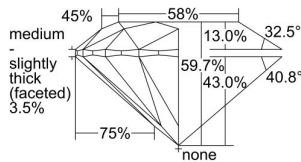

GIA®

FACSIMILE

GIA REPORT 2367370425

Verify this report at GIA.edu

GIA NATURAL DIAMOND DOSSIER®

October 22, 2020
GIA Report Number 2367370425
Shape and Cutting Style ..... Round Brilliant
Measurements ..... 5.99 - 6.03 x 3.59 mm

GRADING RESULTS

Carat Weight ..... 0.78 carat
Color Grade ..... G
Clarity Grade SI2
Cut Grade ..... Excellent

ADDITIONAL GRADING INFORMATION

Polish ..... Excellent
Symmetry ..... Excellent
Fluorescence ..... Medium Blue
Clarity Characteristics ..... Crystal, Cloud
Inscription(s): GIA 2367370425

PROPORTIONS

Profile to actual proportions

GRADING SCALES

GIA COLOR SCALE	GIA CLARITY SCALE	GIA CUT SCALE	
D	FLAWLESS	EXCELLENT	
E	INTERNALLY FLAWLESS		
F		VVS₁	VERY GOOD
G	VVS₂		
H	VS₁	GOOD	
I	VS₂		
J	SI₁	FAIR	
K	SI₂		
L	I₁	POOR	
M	I₂		
N	I₃		
O			
P			
Q			
R			
S			
T			
U			
V			
W			
X			
Y			
Z