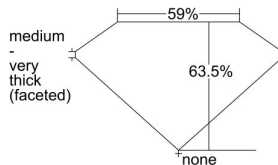

GIA®

FACSIMILE

GIA REPORT 2368803380

Verify this report at GIA.edu

GIA NATURAL DIAMOND DOSSIER®

November 30, 2020
GIA Report Number 2368803380
Shape and Cutting Style ..... Oval Brilliant
Measurements ..... 5.59 x 4.08 x 2.59 mm

GRADING RESULTS

Carat Weight ..... 0.40 carat
Color Grade ..... F
Clarity Grade VS1

ADDITIONAL GRADING INFORMATION

Polish ..... Very Good
Symmetry ..... Good
Fluorescence ..... Faint
Clarity Characteristics ..... Crystal, Pinpoint
Inscription(s): GIA 2368803380

PROPORTIONS

Profile not to actual proportions

GRADING SCALES

GIA COLOR SCALE		GIA CLARITY SCALE			
COLORLESS	D	VERY VERY SLIGHTLY INCLUDED	FLAWLESS		
	E		INTERNALLY FLAWLESS		
	F	VERY SLIGHTLY INCLUDED	VVS₁		
	G		VVS₂		
	H		VS₁		
	NEAR COLORLESS	I	SLIGHTLY INCLUDED	VS₂	
		J		SI₁	
		FAINT	K	INCLUDED	SI₂
			L		I₁
			M		I₂
VERY LIGHT			N	INCLUDED	I₃
			O		
			P		
	Q				
LIGHT	R				
	S				
	T				
	U				
	V				
	Z