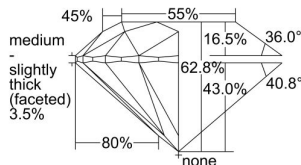

GIA®

FACSIMILE

GIA REPORT 2368824303

Verify this report at GIA.edu

GIA NATURAL DIAMOND DOSSIER®

December 01, 2020
GIA Report Number 2368824303
Shape and Cutting Style ..... Round Brilliant
Measurements ..... 5.77 - 5.80 x 3.63 mm

GRADING RESULTS

Carat Weight ..... 0.75 carat
Color Grade ..... E
Clarity Grade VS1
Cut Grade ..... Excellent

ADDITIONAL GRADING INFORMATION

Polish ..... Excellent
Symmetry ..... Excellent
Fluorescence ..... Medium Blue
Clarity Characteristics ..... Crystal, Cloud
Inscription(s): GIA 2368824303

PROPORTIONS

Profile to actual proportions

GRADING SCALES

GIA COLOR SCALE	GIA CLARITY SCALE	GIA CUT SCALE	
D	FLAWLESS	EXCELLENT	
E	INTERNALLY FLAWLESS		
F		VVS₁	VERY GOOD
G	VVS₂		
H	VS₁	GOOD	
I	VS₂		
J	SI₁	FAIR	
K	SI₂		
L	I₁	POOR	
M	I₂		
N	I₃		
O			
P			
Q			
R			
S			
T			
U			
V			
W			
X			
Y			
Z