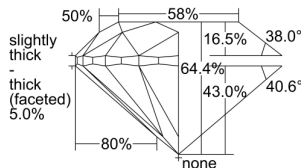

GIA®

FACSIMILE

GIA REPORT 2368898791

Verify this report at GIA.edu

GIA NATURAL DIAMOND DOSSIER®

July 23, 2024
GIA Report Number 2368898791
Shape and Cutting Style ..... Round Brilliant
Measurements ..... 4.93 - 4.98 x 3.19 mm

GRADING RESULTS

Carat Weight ..... 0.50 carat
Color Grade I
Clarity Grade VS1
Cut Grade ..... Very Good

ADDITIONAL GRADING INFORMATION

Polish ..... Excellent
Symmetry ..... Excellent
Fluorescence ..... None
Clarity Characteristics ..... Crystal
Inscription(s): GIA 2368898791

PROPORTIONS

Profile to actual proportions

GRADING SCALES

GIA COLOR SCALE	GIA CLARITY SCALE	GIA CUT SCALE	
D	FLAWLESS	EXCELLENT	
E	INTERNALLY FLAWLESS		
F		VVS₁	VERY GOOD
G	VVS₂		
H	VS₁	GOOD	
I	VS₂		
J	SI₁	FAIR	
K	SI₂		
L	I₁	POOR	
M	I₂		
N	I₃		
O			
P			
Q			
R			
S			
T			
U			
V			
W			
X			
Y			
Z