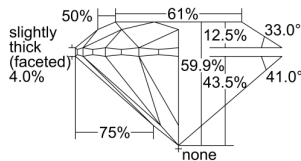

GIA®

FACSIMILE

GIA REPORT 2374599921

Verify this report at GIA.edu

GIA NATURAL DIAMOND DOSSIER®

February 16, 2021
GIA Report Number 2374599921
Shape and Cutting Style ..... Round Brilliant
Measurements ..... 5.12 - 5.14 x 3.07 mm

GRADING RESULTS

Carat Weight ..... 0.50 carat
Color Grade I
Clarity Grade VS1
Cut Grade ..... Excellent

ADDITIONAL GRADING INFORMATION

Polish ..... Excellent
Symmetry ..... Very Good
Fluorescence ..... None
Clarity Characteristics..... Crystal, Cloud, Pinpoint
Inscription(s): GIA 2374599921

PROPORTIONS

Profile to actual proportions

GRADING SCALES

GIA COLOR SCALE	GIA CLARITY SCALE	GIA CUT SCALE	
D	FLAWLESS	EXCELLENT	
E	INTERNALLY FLAWLESS		
F		VVS₁	VERY GOOD
G	VVS₂		
H	VS₁	GOOD	
I	VS₂		
J	SI₁	FAIR	
K	SI₂		
L	I₁	POOR	
M	I₂		
N	I₃		
O			
P			
Q			
R			
S			
T			
U			
V			
W			
X			
Y			
Z