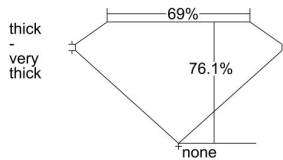

GIA®

FACSIMILE

GIA REPORT 2374887634

Verify this report at GIA.edu

GIA NATURAL DIAMOND DOSSIER®

March 30, 2021
GIA Report Number 2374887634
Shape and Cutting Style ..... **Cut-Cornered Rectangular Modified Brilliant**
Measurements ..... 5.60 x 4.93 x 3.75 mm

GRADING RESULTS

Carat Weight ..... 0.90 carat
Color Grade ..... H
Clarity Grade VVS2

ADDITIONAL GRADING INFORMATION

Polish ..... Excellent
Symmetry ..... Very Good
Fluorescence ..... Faint
Clarity Characteristics.. **Needle, Cloud, Pinpoint, Indented Natural**
Inscription(s): GIA 2374887634

PROPORTIONS

Profile not to actual proportions

GRADING SCALES

GIA COLOR SCALE		GIA CLARITY SCALE			
COLORLESS	D	VERY VERY SLIGHTLY INCLUDED	FLAWLESS		
	E		INTERNALLY FLAWLESS		
	F	VERY SLIGHTLY INCLUDED	VVS₁		
	G		VVS₂		
	H		VS₁		
	NEAR COLORLESS	I	SLIGHTLY INCLUDED	VS₂	
		J		SI₁	
		FAINT	K	INCLUDED	SI₂
			L		I₁
			M		I₂
VERT LIGHT	N	LIGHT	I₃		
	O				
	P				
	Q				
	R