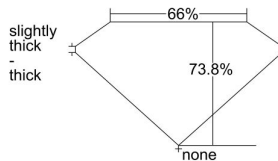

GIA®

FACSIMILE

GIA REPORT 2374887635

Verify this report at GIA.edu

GIA NATURAL DIAMOND DOSSIER®

March 30, 2021
GIA Report Number 2374887635
Shape and Cutting Style ..... **Cut-Cornered Rectangular Modified Brilliant**
Measurements ..... 5.52 x 5.11 x 3.77 mm

GRADING RESULTS

Carat Weight ..... 0.92 carat
Color Grade ..... E
Clarity Grade VS2

ADDITIONAL GRADING INFORMATION

Polish ..... Excellent
Symmetry ..... Good
Fluorescence ..... None
Clarity Characteristics ..... Crystal
Inscription(s): GIA 2374887635

PROPORTIONS

Profile not to actual proportions

GRADING SCALES

GIA COLOR SCALE		GIA CLARITY SCALE			
COLORLESS	D	VERY VERY SLIGHTLY INCLUDED	FLAWLESS		
	E		INTERNALLY FLAWLESS		
	F	VERY SLIGHTLY INCLUDED	VS₁		
	G		VS₂		
	H		VS₁		
	NEAR COLORLESS	I	SLIGHTLY INCLUDED	VS₂	
		J		SI₁	
		FAINT	K	INCLUDED	SI₂
			L		I₁
			M		I₂
VERTICALLY LIGHT	N	INCLUDED	I₃		
	O				
	P				
	Q				
	R				
LIGHT	S				
	T				
	U				
	V				
	W				
X					
Y					
Z