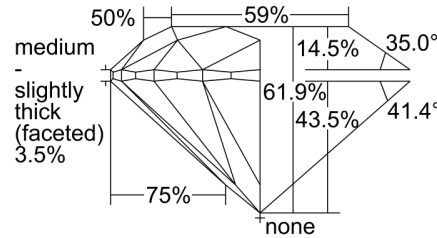

GIA NATURAL DIAMOND GRADING REPORT

February 15, 2021

GIA Report Number 2376526387

Shape and Cutting Style Round Brilliant

Measurements 6.46 - 6.51 x 4.01 mm

GRADING RESULTS

Carat Weight 1.03 carat

Color Grade I

PROPORTIONS

Profile to actual proportions

CLARITY CHARACTERISTICS

KEY TO SYMBOLS*

- Crystal
- ∖ Needle

GRADING SCALES

GIA
COLOR
SCALE

| | |
|---------------|---|
| COARSEST | D |
| | E |
| | F |
| | G |
| NEAR COARSEST | H |
| | I |
| | J |
| | K |
| FANST | L |
| | M |
| | N |
| VERY LIGHT | O |
| | P |
| | Q |
| | R |
| | S |
| | T |
| | U |
| | V |
| LIGHT | W |
| | X |
| | Y |
| | Z |

GIA
CLARITY
SCALE

| | |
|-----------------------------|---------------------|
| | FLAWLESS |
| | INTERNALLY FLAWLESS |
| VERY VERY SLIGHTLY INCLUDED | VVS ₁ |
| | VVS ₂ |
| VERY SLIGHTLY INCLUDED | VS ₁ |
| | VS ₂ |
| SLIGHTLY INCLUDED | SI ₁ |
| | SI ₂ |
| INCLUDED | I ₁ |
| | I ₂ |
| | I ₃ |

* Red symbols denote internal characteristics (inclusions). Green or black symbols denote external characteristics (blemishes). Diagram is an approximate representation of the diamond, and symbols shown indicate type, position, and approximate size of clarity characteristics. All clarity characteristics may not be shown. Details of finish are not shown.