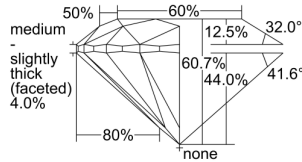

GIA®

FACSIMILE

GIA REPORT 2377314658

Verify this report at GIA.edu

GIA NATURAL DIAMOND DOSSIER®

January 26, 2021
GIA Report Number 2377314658
Shape and Cutting Style ..... Round Brilliant
Measurements ..... 4.75 - 4.78 x 2.89 mm

GRADING RESULTS

Carat Weight ..... 0.40 carat
Color Grade ..... H
Clarity Grade ..... Internally Flawless
Cut Grade ..... Excellent

ADDITIONAL GRADING INFORMATION

Polish ..... Excellent
Symmetry ..... Excellent
Fluorescence ..... Medium Blue
Clarity Characteristics..... Minor Details of Polish
Inscription(s): GIA 2377314658

PROPORTIONS

Profile to actual proportions

GRADING SCALES

GIA COLOR SCALE	GIA CLARITY SCALE	GIA CUT SCALE	
D	FLAWLESS	EXCELLENT	
E	INTERNALLY FLAWLESS		
F		VVS₁	VERY GOOD
G	VVS₂		
H	VS₁	GOOD	
I	VS₂		
J	SI₁	FAIR	
K	SI₂		
L	I₁	POOR	
M			
N			
O	I₂		
P			
Q			
R	I₃		
S			
T			
U			
V			
W			
X			
Y			
Z