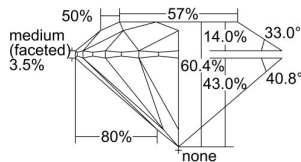

GIA®

FACSIMILE

GIA REPORT 2377730524

Verify this report at GIA.edu

GIA NATURAL DIAMOND DOSSIER®

February 24, 2021
GIA Report Number 2377730524
Shape and Cutting Style ..... Round Brilliant
Measurements ..... 5.74 - 5.78 x 3.48 mm

GRADING RESULTS

Carat Weight ..... 0.70 carat
Color Grade ..... J
Clarity Grade S11
Cut Grade ..... Excellent

ADDITIONAL GRADING INFORMATION

Polish ..... Excellent
Symmetry ..... Excellent
Fluorescence ..... Faint
Clarity Characteristics ..... Cloud, Crystal
Inscription(s): GIA 2377730524

PROPORTIONS

Profile to actual proportions

GRADING SCALES

GIA COLOR SCALE

COLORED	D
	E
	F
	G
	H
	I
	J
NEAR COLORLESS	K
	L
Faint	M
	N
	O
	P
	Q
	R
	S
	T
	U
	V
	W
	X
	Y
	Z

GIA CLARITY SCALE

VERY VERY SLIGHTLY INCLUDED	FLAWLESS
	INTERNALLY FLAWLESS
VERY SLIGHTLY INCLUDED	VVS₁
	VVS₂
SLIGHTLY INCLUDED	VS₁
	VS₂
INCLUDED	I₁
	I₂
	I₃

GIA CUT SCALE

EXCELLENT
VERY GOOD
GOOD
FAIR
POOR