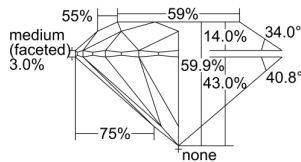

GIA®

FACSIMILE

GIA REPORT 2377755984

Verify this report at GIA.edu

GIA NATURAL DIAMOND DOSSIER®

February 25, 2021
GIA Report Number 2377755984
Shape and Cutting Style ..... Round Brilliant
Measurements ..... 4.24 - 4.25 x 2.54 mm

GRADING RESULTS

Carat Weight ..... 0.28 carat
Color Grade ..... H
Clarity Grade VS2
Cut Grade ..... Excellent

ADDITIONAL GRADING INFORMATION

Polish ..... Excellent
Symmetry ..... Excellent
Fluorescence ..... Faint
Clarity Characteristics ..... Cloud
Inscription(s): GIA 2377755984

PROPORTIONS

Profile to actual proportions

GRADING SCALES

GIA COLOR SCALE	GIA CLARITY SCALE	GIA CUT SCALE	
D	FLAWLESS	EXCELLENT	
E	INTERNALLY FLAWLESS		
F		VVS₁	VERY GOOD
G	VVS₂		
H	VS₁	GOOD	
I	VS₂		
J	SI₁	FAIR	
K	SI₂		
L	I₁	POOR	
M	I₂		
N	I₃		
O			
P			
Q			
R			
S			
T			
U			
V			
W			
X			
Y			
Z