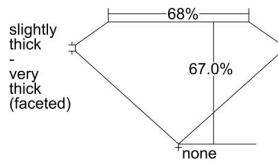

GIA®

FACSIMILE

GIA REPORT 2377862076

Verify this report at GIA.edu

GIA NATURAL DIAMOND DOSSIER®

March 06, 2021
GIA Report Number 2377862076
Shape and Cutting Style ..... Cushion Modified Brilliant
Measurements ..... 5.93 x 5.50 x 3.68 mm

GRADING RESULTS

Carat Weight ..... 0.91 carat
Color Grade I
Clarity Grade VS1

ADDITIONAL GRADING INFORMATION

Polish ..... Excellent
Symmetry ..... Excellent
Fluorescence ..... Faint
Clarity Characteristics ..... Cloud, Needle
Inscription(s): GIA 2377862076

PROPORTIONS

Profile not to actual proportions

GRADING SCALES

GIA COLOR SCALE		GIA CLARITY SCALE			
COLORLESS	D	VERY VERY SLIGHTLY INCLUDED	FLAWLESS		
	E		INTERNALLY FLAWLESS		
	F	VERY SLIGHTLY INCLUDED	VVS₁		
	G		VVS₂		
	H		VS₁		
	NEAR COLORLESS	I	SLIGHTLY INCLUDED	VS₂	
		J		SI₁	
		FAINT	K	INCLUDED	SI₂
			L		I₁
			M		I₂
N			I₃		
VERT LIGHT	O	LIGHT			
	P				
	Q				
	R				
	S				
	T				
LIGHT	U				
	V				
	W				
	X				
Y					
Z