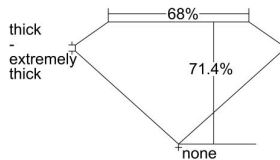

GIA®

FACSIMILE

GIA REPORT 2377928475

Verify this report at GIA.edu

GIA NATURAL DIAMOND DOSSIER®

March 10, 2021
GIA Report Number 2377928475
Shape and Cutting Style ..... Cut-Cornered Rectangular Modified
Brilliant
Measurements ..... 4.58 x 3.63 x 2.59 mm

GRADING RESULTS

Carat Weight ..... 0.40 carat
Color Grade ..... G
Clarity Grade VS1

ADDITIONAL GRADING INFORMATION

Polish ..... Excellent
Symmetry ..... Very Good
Fluorescence ..... Faint
Clarity Characteristics..... Crystal, Needle, Pinpoint
Inscription(s): GIA 2377928475

PROPORTIONS

Profile not to actual proportions

GRADING SCALES

GIA COLOR SCALE		GIA CLARITY SCALE			
COLORLESS	D	VERY VERY SLIGHTLY INCLUDED	FLAWLESS		
	E		INTERNALLY FLAWLESS		
	F		VVS₁		
	G		VVS₂		
	NEAR COLORLESS		H	VERY SLIGHTLY INCLUDED	VS₁
			I		VS₂
			J		SI₁
			K		SI₂
	FAINT		L	SLIGHTLY INCLUDED	I₁
			M		I₂
N		I₃			
VERT LIGHT		O	INCLUDED		
	P				
	Q				
	R				
	S				
	T				
LIGHT	U				
	V				
	W				
	X				
Y					
Z