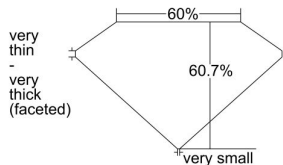

GIA®

FACSIMILE

GIA REPORT 2384238061

Verify this report at GIA.edu

GIA NATURAL DIAMOND DOSSIER®

May 18, 2021
GIA Report Number 2384238061
Shape and Cutting Style ..... Heart Brilliant
Measurements ..... 3.96 x 4.62 x 2.81 mm

GRADING RESULTS

Carat Weight ..... 0.29 carat
Color Grade ..... F
Clarity Grade SI1

ADDITIONAL GRADING INFORMATION

Polish ..... Very Good
Symmetry ..... Very Good
Fluorescence ..... Faint
Clarity Characteristics ..... Crystal, Feather
Inscription(s): GIA 2384238061

PROPORTIONS

Profile not to actual proportions

GRADING SCALES

GIA COLOR SCALE		GIA CLARITY SCALE			
COLORLESS	D	VERY VERY SLIGHTLY INCLUDED	FLAWLESS		
	E		INTERNALLY FLAWLESS		
	F	VERY SLIGHTLY INCLUDED	VVS₁		
	G		VVS₂		
	H		VS₁		
	NEAR COLORLESS	I	SLIGHTLY INCLUDED	VS₂	
		J		SI₁	
		FAINT	K	INCLUDED	SI₂
			L		I₁
			M		I₂
VERT LIGHT	N	LIGHT	I₃		
	O				
	P				
	Q				
	R