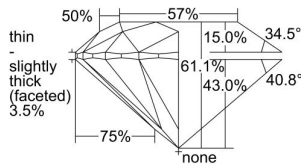

GIA®

FACSIMILE

GIA REPORT 2384384174

Verify this report at GIA.edu

GIA NATURAL DIAMOND DOSSIER®

April 17, 2021
GIA Report Number **2384384174**
Shape and Cutting Style ..... **Round Brilliant**
Measurements ..... **3.64 - 3.66 x 2.23 mm**

GRADING RESULTS

Carat Weight ..... **0.18 carat**
Color Grade ..... **D**
Clarity Grade **VS1**
Cut Grade ..... **Excellent**

ADDITIONAL GRADING INFORMATION

Polish ..... **Excellent**
Symmetry ..... **Excellent**
Fluorescence ..... **Faint**
Clarity Characteristics..... **Crystal, Feather, Cloud, Pinpoint**
Inscription(s): **GIA 2384384174**

PROPORTIONS

Profile to actual proportions

GRADING SCALES

GIA COLOR SCALE

COLORLESS	D
	E
	F
	G
	H
	I
	J
NEAR COLORLESS	K
	L
Faint	M
	N
	O
	P
	Q
Very Light	R
	S
	T
	U
	V
	W
	X
	Y
Light	Z

GIA CLARITY SCALE

FLAWLESS	VERY VERY SLIGHTLY INCLUDED	VS₁	VS₂	VS₁	VS₂	SL₁	SL₂	I₁	I₂	I₃	
											FLAWLESS
INTERNALLY FLAWLESS	VERY SLIGHTLY INCLUDED										

GIA CUT SCALE

EXCELLENT
VERY GOOD
GOOD
FAIR
POOR