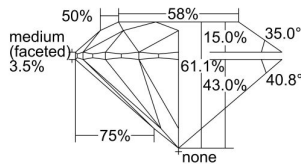

GIA®

FACSIMILE

GIA REPORT 2384561698

Verify this report at GIA.edu

GIA NATURAL DIAMOND DOSSIER®

May 03, 2021
GIA Report Number 2384561698
Shape and Cutting Style ..... Round Brilliant
Measurements ..... 4.35 - 4.37 x 2.66 mm

GRADING RESULTS

Carat Weight ..... 0.31 carat
Color Grade ..... F
Clarity Grade VVS2
Cut Grade ..... Excellent

ADDITIONAL GRADING INFORMATION

Polish ..... Excellent
Symmetry ..... Excellent
Fluorescence ..... None
Clarity Characteristics ..... Pinpoint, Cloud
Inscription(s): GIA 2384561698

PROPORTIONS

Profile to actual proportions

GRADING SCALES

GIA COLOR SCALE	GIA CLARITY SCALE	GIA CUT SCALE	
D	FLAWLESS	EXCELLENT	
E	INTERNALLY FLAWLESS		
F		VVS₁	VERY GOOD
G	VVS₂		
H	VS₁	GOOD	
I	VS₂		
J	SI₁	FAIR	
K	SI₂		
L	I₁	POOR	
M			
N			
O	I₂		
P			
Q			
R	I₃		
S			
T			
U			
V			
W			
X			
Y			
Z