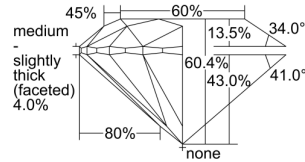

GIA®

FACSIMILE

GIA REPORT 2384583244

Verify this report at GIA.edu

GIA NATURAL DIAMOND DOSSIER®

May 07, 2021
GIA Report Number 2384583244
Shape and Cutting Style ..... Round Brilliant
Measurements ..... 4.38 - 4.41 x 2.65 mm

GRADING RESULTS

Carat Weight ..... 0.31 carat
Color Grade ..... F
Clarity Grade VS1
Cut Grade ..... Excellent

ADDITIONAL GRADING INFORMATION

Polish ..... Excellent
Symmetry ..... Excellent
Fluorescence ..... None
Clarity Characteristics ..... Crystal, Pinpoint
Inscription(s): GIA 2384583244

PROPORTIONS

Profile to actual proportions

GRADING SCALES

GIA COLOR SCALE	GIA CLARITY SCALE	GIA CUT SCALE	
D	FLAWLESS	EXCELLENT	
E	INTERNALLY FLAWLESS		
F		VVS₁	VERY GOOD
G	VVS₂		
H	VS₁	GOOD	
I	VS₂		
J	SI₁	FAIR	
K	SI₂		
L	I₁	POOR	
M	I₂		
N	I₃		
O			
P			
Q			
R			
S			
T			
U			
V			
W			
X			
Y			
Z