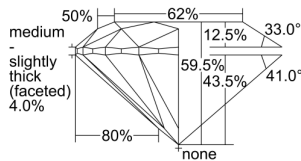

GIA®

FACSIMILE

GIA REPORT 2384729996

Verify this report at GIA.edu

GIA NATURAL DIAMOND DOSSIER®

May 18, 2021
GIA Report Number 2384729996
Shape and Cutting Style ..... Round Brilliant
Measurements ..... 4.78 - 4.81 x 2.85 mm

GRADING RESULTS

Carat Weight ..... 0.40 carat
Color Grade ..... E
Clarity Grade S11
Cut Grade ..... Excellent

ADDITIONAL GRADING INFORMATION

Polish ..... Excellent
Symmetry ..... Excellent
Fluorescence ..... None
Clarity Characteristics ..... Cloud, Crystal
Inscription(s): GIA 2384729996

PROPORTIONS

Profile to actual proportions

GRADING SCALES

GIA COLOR SCALE	GIA CLARITY SCALE	GIA CUT SCALE
D	FLAWLESS	EXCELLENT
E	FLAWLESS	
F	INTERNALLY FLAWLESS	VERY GOOD
G	FLAWLESS	
H	VVS₁	GOOD
I	VVS₂	
J	VS₁	FAIR
K	VS₂	
L	S1₁	POOR
M	S1₂	
N	I₁	
O	I₂	
P	I₃	
Q		
R		
S		
T		
U		
V		
W		
X		
Y		
Z