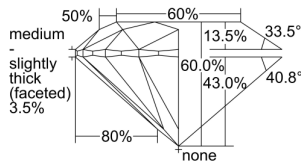

GIA®

FACSIMILE

GIA REPORT 2384730184

Verify this report at GIA.edu

GIA NATURAL DIAMOND DOSSIER®

May 18, 2021
GIA Report Number **2384730184**
Shape and Cutting Style ..... **Round Brilliant**
Measurements ..... **3.79 - 3.82 x 2.28 mm**

GRADING RESULTS

Carat Weight ..... **0.20 carat**
Color Grade ..... **D**
Clarity Grade **VS1**
Cut Grade ..... **Excellent**

ADDITIONAL GRADING INFORMATION

Polish ..... **Excellent**
Symmetry ..... **Excellent**
Fluorescence ..... **None**
Clarity Characteristics ..... **Feather**
Inscription(s): **GIA 2384730184**

PROPORTIONS

Profile to actual proportions

GRADING SCALES

GIA COLOR SCALE	GIA CLARITY SCALE	GIA CUT SCALE	
D	FLAWLESS	EXCELLENT	
E	INTERNALLY FLAWLESS		
F		VVS₁	VERY GOOD
G	VVS₂		
H	VS₁	GOOD	
I	VS₂		
J	SI₁	FAIR	
K	SI₂		
L	I₁	POOR	
M	I₂		
N	I₃		
O			
P			
Q			
R			
S			
T			
U			
V			
W			
X			
Y			
Z