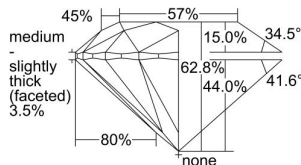

GIA®

FACSIMILE

GIA REPORT 2384784483

Verify this report at GIA.edu

GIA NATURAL DIAMOND DOSSIER®

May 25, 2021
GIA Report Number **2384784483**
Shape and Cutting Style ..... **Round Brilliant**
Measurements ..... **4.74 - 4.77 x 2.99 mm**

GRADING RESULTS

Carat Weight ..... **0.41 carat**
Color Grade ..... **F**
Clarity Grade **S12**
Cut Grade ..... **Excellent**

ADDITIONAL GRADING INFORMATION

Polish ..... **Excellent**
Symmetry ..... **Excellent**
Fluorescence ..... **None**
Clarity Characteristics ..... **Crystal, Cloud**
Inscription(s): **GIA 2384784483**

PROPORTIONS

Profile to actual proportions