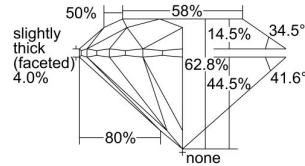

GIA®

FACSIMILE

GIA REPORT 2384804892

Verify this report at GIA.edu

GIA NATURAL DIAMOND DOSSIER®

May 26, 2021
GIA Report Number 2384804892
Shape and Cutting Style ..... Round Brilliant
Measurements ..... 5.28 - 5.30 x 3.32 mm

GRADING RESULTS

Carat Weight ..... 0.57 carat
Color Grade ..... F
Clarity Grade VS1
Cut Grade ..... Excellent

ADDITIONAL GRADING INFORMATION

Polish ..... Excellent
Symmetry ..... Excellent
Fluorescence ..... None
Clarity Characteristics..... Crystal, Cloud, Pinpoint
Inscription(s): GIA 2384804892

PROPORTIONS

Profile to actual proportions

GRADING SCALES

GIA COLOR SCALE	GIA CLARITY SCALE	GIA CUT SCALE	
D	FLAWLESS	EXCELLENT	
E	INTERNALLY FLAWLESS		
F		VVS₁	VERY GOOD
G	VVS₂		
H	VS₁	GOOD	
I	VS₂		
J	SI₁	FAIR	
K	SI₂		
L	I₁	POOR	
M	I₂		
N	I₃		
O			
P			
Q			
R			
S			
T			
U			
V			
W			
X			
Y			
Z