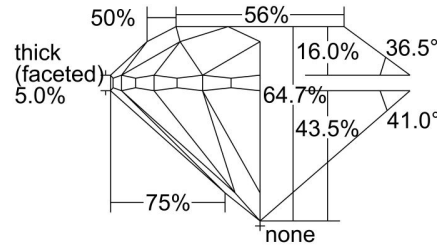

GIA NATURAL DIAMOND GRADING REPORT

 June 07, 2021
 GIA Report Number 2384953571
 Shape and Cutting Style Round Brilliant
 Measurements 6.21 - 6.27 x 4.04 mm

GRADING RESULTS

 Carat Weight 1.00 carat
 Color Grade J
 Clarity Grade VVS1
 Cut Grade Very Good

ADDITIONAL GRADING INFORMATION

 Polish Excellent
 Symmetry Very Good
 Fluorescence Strong Blue
 Inscription(s): GIA 2384953571
Comments: Additional pinpoints are not shown.

PROPORTIONS

Profile to actual proportions

CLARITY CHARACTERISTICS

KEY TO SYMBOLS*

- Pinpoint
- △ Natural

* Red symbols denote internal characteristics (inclusions). Green or black symbols denote external characteristics (blemishes). Diagram is an approximate representation of the diamond, and symbols shown indicate type, position, and approximate size of clarity characteristics. All clarity characteristics may not be shown. Details of finish are not shown.