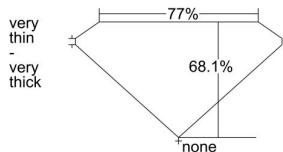

GIA®

FACSIMILE

GIA REPORT 2386139128

Verify this report at GIA.edu

GIA NATURAL DIAMOND DOSSIER®

April 04, 2021
GIA Report Number 2386139128
Shape and Cutting Style ..... Square Modified Brilliant
Measurements ..... 4.03 x 3.84 x 2.61 mm

GRADING RESULTS

Carat Weight ..... 0.35 carat
Color Grade ..... F
Clarity Grade SI1

ADDITIONAL GRADING INFORMATION

Polish ..... Good
Symmetry ..... Good
Fluorescence ..... None
Clarity Characteristics ..... Cloud, Crystal
Inscription(s): GIA 2386139128

PROPORTIONS

very thin
-
very thick

Profile not to actual proportions

GRADING SCALES

GIA COLOR SCALE		GIA CLARITY SCALE			
COLORLESS	D	VERY VERY SLIGHTLY INCLUDED	FLAWLESS		
	E		INTERNALLY FLAWLESS		
	F	VERY SLIGHTLY INCLUDED	VVS₁		
	G		VVS₂		
	H		VS₁		
	NEAR COLORLESS	I	SLIGHTLY INCLUDED	VS₂	
		J		SI₁	
		FAINT	K	INCLUDED	SI₂
			L		I₁
			M		I₂
VERY LIGHT	N	LIGHT	I₃		
	O				
	P				
	Q				
	R