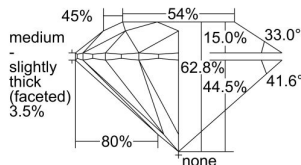

GIA®

FACSIMILE

GIA REPORT 2386149940

Verify this report at GIA.edu

GIA NATURAL DIAMOND DOSSIER®

March 26, 2021
GIA Report Number 2386149940
Shape and Cutting Style ..... Round Brilliant
Measurements ..... 5.79 - 5.84 x 3.65 mm

GRADING RESULTS

Carat Weight ..... 0.74 carat
Color Grade ..... G
Clarity Grade VVS2
Cut Grade ..... Excellent

ADDITIONAL GRADING INFORMATION

Polish ..... Excellent
Symmetry ..... Excellent
Fluorescence ..... Medium Blue
Clarity Characteristics..... Pinpoint, Cloud, Indented Natural
Inscription(s): GIA 2386149940

PROPORTIONS

Profile to actual proportions