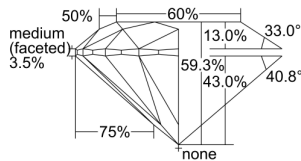

GIA®

FACSIMILE

GIA REPORT 2386280729

Verify this report at GIA.edu

GIA NATURAL DIAMOND DOSSIER®

April 05, 2021
GIA Report Number 2386280729
Shape and Cutting Style ..... Round Brilliant
Measurements ..... 6.06 - 6.09 x 3.60 mm

GRADING RESULTS

Carat Weight ..... 0.81 carat
Color Grade ..... H
Clarity Grade VS1
Cut Grade ..... Excellent

ADDITIONAL GRADING INFORMATION

Polish ..... Excellent
Symmetry ..... Excellent
Fluorescence ..... Medium Blue
Clarity Characteristics..... Crystal, Cloud, Needle
Inscription(s): GIA 2386280729

PROPORTIONS

Profile to actual proportions

GRADING SCALES

GIA COLOR SCALE	GIA CLARITY SCALE	GIA CUT SCALE	
D	FLAWLESS	EXCELLENT	
E	INTERNALLY FLAWLESS		
F		VVS₁	VERY GOOD
G	VVS₂		
H	VS₁	GOOD	
I	VS₂		
J	SI₁	FAIR	
K	SI₂		
L	I₁	POOR	
M	I₂		
N	I₃		
O			
P			
Q			
R			
S			
T			
U			
V			
W			
X			
Y			
Z