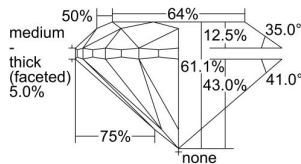

GIA®

FACSIMILE

GIA REPORT 2386373516

Verify this report at GIA.edu

GIA NATURAL DIAMOND DOSSIER®

April 19, 2021
GIA Report Number 2386373516
Shape and Cutting Style ..... Round Brilliant
Measurements ..... 4.24 - 4.26 x 2.60 mm

GRADING RESULTS

Carat Weight ..... 0.30 carat
Color Grade ..... D
Clarity Grade VS1
Cut Grade ..... Very Good

ADDITIONAL GRADING INFORMATION

Polish ..... Excellent
Symmetry ..... Excellent
Fluorescence ..... None
Clarity Characteristics..... Cavity, Indented Natural, Pinpoint
Inscription(s): GIA 2386373516

PROPORTIONS

Profile to actual proportions

GRADING SCALES

GIA COLOR SCALE	GIA CLARITY SCALE	GIA CUT SCALE	
D	FLAWLESS	EXCELLENT	
E	INTERNALLY FLAWLESS		
F		VVS₁	VERY GOOD
G	VVS₂		
H	VS₁	GOOD	
I	VS₂		
J	SI₁	FAIR	
K	SI₂		
L	I₁	POOR	
M	I₂		
N	I₃		
O			
P			
Q			
R			
S			
T			
U			
V			
W			
X			
Y			
Z