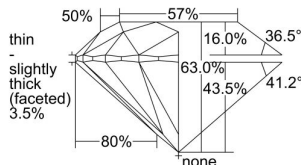

GIA®

FACSIMILE

GIA REPORT 2386383839

Verify this report at GIA.edu

GIA NATURAL DIAMOND DOSSIER®

April 16, 2021
GIA Report Number 2386383839
Shape and Cutting Style ..... Round Brilliant
Measurements ..... 5.78 - 5.83 x 3.66 mm

GRADING RESULTS

Carat Weight ..... 0.76 carat
Color Grade ..... H
Clarity Grade VS1
Cut Grade ..... Excellent

ADDITIONAL GRADING INFORMATION

Polish ..... Excellent
Symmetry ..... Excellent
Fluorescence ..... None
Clarity Characteristics ..... Cloud, Pinpoint
Inscription(s): GIA 2386383839

PROPORTIONS

Profile to actual proportions