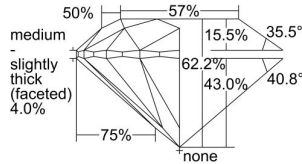

GIA®

FACSIMILE

GIA REPORT 2386404999

Verify this report at GIA.edu

GIA NATURAL DIAMOND DOSSIER®

April 20, 2021
GIA Report Number 2386404999
Shape and Cutting Style ..... Round Brilliant
Measurements ..... 5.74 - 5.78 x 3.58 mm

GRADING RESULTS

Carat Weight ..... 0.73 carat
Color Grade ..... H
Clarity Grade VVS2
Cut Grade ..... Excellent

ADDITIONAL GRADING INFORMATION

Polish ..... Excellent
Symmetry ..... Excellent
Fluorescence ..... None
Clarity Characteristics ..... Cloud, Pinpoint, Needle
Inscription(s): GIA 2386404999

PROPORTIONS

Profile to actual proportions

GRADING SCALES

GIA COLOR SCALE	GIA CLARITY SCALE	GIA CUT SCALE	
D	FLAWLESS	EXCELLENT	
E	INTERNALLY FLAWLESS		
F		VVS₁	VERY GOOD
G	VVS₂		
H	VS₁	GOOD	
I	VS₂		
J	SI₁	FAIR	
K	SI₂		
L	I₁	POOR	
M	I₂		
N	I₃		
O			
P			
Q			
R			
S			
T			
U			
V			
W			
X			
Y			
Z