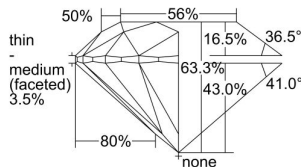

GIA®

FACSIMILE

GIA REPORT 2386493267

Verify this report at GIA.edu

GIA NATURAL DIAMOND DOSSIER®

May 03, 2021
GIA Report Number 2386493267
Shape and Cutting Style ..... Round Brilliant
Measurements ..... 5.34 - 5.37 x 3.39 mm

GRADING RESULTS

Carat Weight ..... 0.60 carat
Color Grade ..... D
Clarity Grade VS1
Cut Grade ..... Excellent

ADDITIONAL GRADING INFORMATION

Polish ..... Excellent
Symmetry ..... Excellent
Fluorescence ..... Medium Blue
Clarity Characteristics ..... Crystal, Pinpoint
Inscription(s): GIA 2386493267

PROPORTIONS

Profile to actual proportions