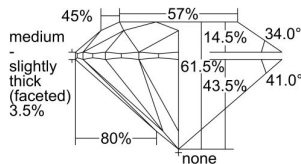

GIA®

FACSIMILE

GIA REPORT 2386578424

Verify this report at GIA.edu

GIA NATURAL DIAMOND DOSSIER®

May 10, 2021
GIA Report Number 2386578424
Shape and Cutting Style ..... Round Brilliant
Measurements ..... 4.05 - 4.07 x 2.50 mm

GRADING RESULTS

Carat Weight ..... 0.25 carat
Color Grade ..... D
Clarity Grade VVS2
Cut Grade ..... Excellent

ADDITIONAL GRADING INFORMATION

Polish ..... Excellent
Symmetry ..... Excellent
Fluorescence ..... None
Clarity Characteristics..... Pinpoint, Cloud, Surface Graining
Inscription(s): GIA 2386578424

PROPORTIONS

Profile to actual proportions

GRADING SCALES

GIA COLOR SCALE	GIA CLARITY SCALE	GIA CUT SCALE	
D	FLAWLESS	EXCELLENT	
E	INTERNALLY FLAWLESS		
F		VVS₁	VERY GOOD
G	VVS₂		
H	VS₁	GOOD	
I	VS₂		
J	SI₁	FAIR	
K	SI₂		
L	I₁	POOR	
M	I₂		
N	I₃		
O			
P			
Q			
R			
S			
T			
U			
V			
W			
X			
Y			
Z