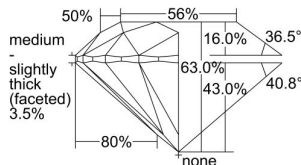

GIA®

FACSIMILE

GIA REPORT 2386620545

Verify this report at GIA.edu

GIA NATURAL DIAMOND DOSSIER®

May 31, 2021
GIA Report Number 2386620545
Shape and Cutting Style ..... Round Brilliant
Measurements ..... 6.11 - 6.18 x 3.87 mm

GRADING RESULTS

Carat Weight ..... 0.90 carat
Color Grade ..... F
Clarity Grade VVS1
Cut Grade ..... Excellent

ADDITIONAL GRADING INFORMATION

Polish ..... Excellent
Symmetry ..... Very Good
Fluorescence ..... None
Clarity Characteristics..... Pinpoint, Cloud, Indented Natural
Inscription(s): GIA 2386620545

PROPORTIONS

Profile to actual proportions

GRADING SCALES

GIA COLOR SCALE	GIA CLARITY SCALE	GIA CUT SCALE	
D	FLAWLESS	EXCELLENT	
E	INTERNALLY FLAWLESS		
F		VVS₁	VERY GOOD
G	VVS₂		
H	VS₁	GOOD	
I	VS₂		
J	SI₁	FAIR	
K	SI₂		
L	I₁	POOR	
M			
N			
O	I₂		
P			
Q			
R	I₃		
S			
T			
U			
V			
W			
X			
Y			
Z