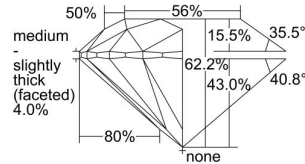

GIA®

FACSIMILE

GIA REPORT 2386709944

Verify this report at GIA.edu

GIA NATURAL DIAMOND DOSSIER®

May 15, 2021
GIA Report Number 2386709944
Shape and Cutting Style ..... Round Brilliant
Measurements ..... 4.90 - 4.92 x 3.06 mm

GRADING RESULTS

Carat Weight ..... 0.45 carat
Color Grade ..... F
Clarity Grade VVS2
Cut Grade ..... Excellent

ADDITIONAL GRADING INFORMATION

Polish ..... Excellent
Symmetry ..... Excellent
Fluorescence ..... Faint
Clarity Characteristics ..... Cloud, Feather
Inscription(s): GIA 2386709944

PROPORTIONS

Profile to actual proportions

GRADING SCALES

GIA COLOR SCALE	GIA CLARITY SCALE	GIA CUT SCALE	
D	FLAWLESS	EXCELLENT	
E	INTERNALLY FLAWLESS		
F		VVS₁	VERY GOOD
G	VVS₂		
H	VS₁	GOOD	
I	VS₂		
J	SI₁	FAIR	
K	SI₂		
L	I₁	POOR	
M			
N			
O	I₂		
P			
Q			
R	I₃		
S			
T			
U			
V			
W			
X			
Y			
Z