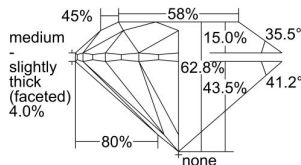

GIA®

FACSIMILE

GIA REPORT 2386718376

Verify this report at GIA.edu

GIA NATURAL DIAMOND DOSSIER®

May 20, 2021
GIA Report Number 2386718376
Shape and Cutting Style ..... Round Brilliant
Measurements ..... 5.06 - 5.09 x 3.19 mm

GRADING RESULTS

Carat Weight ..... 0.51 carat
Color Grade ..... F
Clarity Grade VS1
Cut Grade ..... Excellent

ADDITIONAL GRADING INFORMATION

Polish ..... Excellent
Symmetry ..... Excellent
Fluorescence ..... None
Clarity Characteristics ..... Cloud, Needle
Inscription(s): GIA 2386718376

PROPORTIONS

Profile to actual proportions

GRADING SCALES

GIA COLOR SCALE	GIA CLARITY SCALE	GIA CUT SCALE	
D	FLAWLESS	EXCELLENT	
E	INTERNALLY FLAWLESS		
F		VVS₁	VERY GOOD
G	VVS₂		
H	VS₁	GOOD	
I	VS₂		
J	SI₁	FAIR	
K	SI₂		
L	I₁	POOR	
M	I₂		
N	I₃		
O			
P			
Q			
R			
S			
T			
U			
V			
W			
X			
Y			
Z