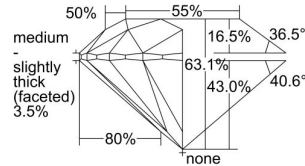

GIA®

FACSIMILE

GIA REPORT 2386748641

Verify this report at GIA.edu

GIA NATURAL DIAMOND DOSSIER®

May 20, 2021
GIA Report Number 2386748641
Shape and Cutting Style ..... Round Brilliant
Measurements ..... 3.89 - 3.91 x 2.46 mm

GRADING RESULTS

Carat Weight ..... 0.23 carat
Color Grade ..... E
Clarity Grade VS1
Cut Grade ..... Excellent

ADDITIONAL GRADING INFORMATION

Polish ..... Excellent
Symmetry ..... Excellent
Fluorescence ..... None
Clarity Characteristics ..... Feather, Pinpoint, Needle
Inscription(s): GIA 2386748641

PROPORTIONS

Profile to actual proportions