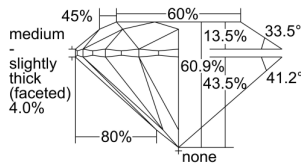

GIA®

FACSIMILE

GIA REPORT 2386752132

Verify this report at GIA.edu

GIA NATURAL DIAMOND DOSSIER®

May 22, 2021
GIA Report Number 2386752132
Shape and Cutting Style ..... Round Brilliant
Measurements ..... 4.29 - 4.32 x 2.62 mm

GRADING RESULTS

Carat Weight ..... 0.30 carat
Color Grade ..... K
Clarity Grade S11
Cut Grade ..... Excellent

ADDITIONAL GRADING INFORMATION

Polish ..... Excellent
Symmetry ..... Very Good
Fluorescence ..... Medium Blue
Clarity Characteristics ..... Crystal, Cloud
Inscription(s): GIA 2386752132

PROPORTIONS

Profile to actual proportions

GRADING SCALES

GIA COLOR SCALE	GIA CLARITY SCALE	GIA CUT SCALE	
D	FLAWLESS	EXCELLENT	
E	INTERNALLY FLAWLESS		
F		VVS₁	VERY GOOD
G	VVS₂		
H	VS₁	GOOD	
I	VS₂		
J	S1₁	FAIR	
K	S1₂		
L	I₁	POOR	
M	I₂		
N	I₃		
O			
P			
Q			
R			
S			
T			
U			
V			
W			
X			
Y			
Z