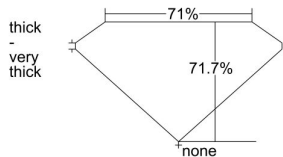

GIA®

FACSIMILE

GIA REPORT 2386764444

Verify this report at GIA.edu

GIA NATURAL DIAMOND DOSSIER®

May 21, 2021
GIA Report Number 2386764444
Shape and Cutting Style ..... Square Modified Brilliant
Measurements ..... 5.02 x 4.99 x 3.58 mm

GRADING RESULTS

Carat Weight ..... 0.80 carat
Color Grade ..... D
Clarity Grade VS1

ADDITIONAL GRADING INFORMATION

Polish ..... Excellent
Symmetry ..... Excellent
Fluorescence ..... None
Clarity Characteristics..... Crystal, Cavity, Pinpoint, Cloud
Inscription(s): GIA 2386764444

PROPORTIONS

Profile not to actual proportions

GRADING SCALES

GIA COLOR SCALE		GIA CLARITY SCALE			
COLORLESS	D	VERY VERY SLIGHTLY INCLUDED	FLAWLESS		
	E		INTERNALLY FLAWLESS		
	F	VERY SLIGHTLY INCLUDED	VVS₁		
	G		VVS₂		
	H		VS₁		
	NEAR COLORLESS	I	SLIGHTLY INCLUDED	VS₂	
		J		SI₁	
		FAINT	K	INCLUDED	SI₂
			L		I₁
			M		I₂
VERTICALLY LIGHT	N	INCLUDED	I₃		
	O				
	P				
	Q				
	R				
LIGHT	S				
	T				
	U				
	V				
	W				
X					
Y					
Z