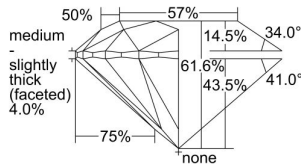

GIA®

FACSIMILE

GIA REPORT 2386765665

Verify this report at GIA.edu

GIA NATURAL DIAMOND DOSSIER®

May 21, 2021
GIA Report Number 2386765665
Shape and Cutting Style ..... Round Brilliant
Measurements ..... 3.68 - 3.70 x 2.27 mm

GRADING RESULTS

Carat Weight ..... 0.19 carat
Color Grade ..... D
Clarity Grade VS1
Cut Grade ..... Excellent

ADDITIONAL GRADING INFORMATION

Polish ..... Excellent
Symmetry ..... Excellent
Fluorescence ..... None
Clarity Characteristics..... Crystal, Feather, Cloud, Pinpoint
Inscription(s): GIA 2386765665

PROPORTIONS

Profile to actual proportions