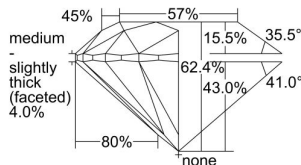

GIA®

FACSIMILE

GIA REPORT 2386784143

Verify this report at GIA.edu

GIA NATURAL DIAMOND DOSSIER®

May 26, 2021
GIA Report Number **2386784143**
Shape and Cutting Style ..... **Round Brilliant**
Measurements ..... **3.92 - 3.93 x 2.45 mm**

GRADING RESULTS

Carat Weight ..... **0.23 carat**
Color Grade ..... **D**
Clarity Grade **VVS1**
Cut Grade ..... **Excellent**

ADDITIONAL GRADING INFORMATION

Polish ..... **Excellent**
Symmetry ..... **Excellent**
Fluorescence ..... **None**
Clarity Characteristics..... **Internal Graining, Feather, Surface Graining**

Inscription(s): GIA 2386784143

PROPORTIONS

Profile to actual proportions